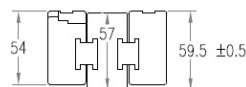

PRODUCT SHEET

Description:

Wooden Slide Split 1055/960, W/Steel Worm Gear, Durian Wood Closed Length:1060mm, Wing Length:1055mm, Extended Length:, 2015mm, Opening:960mm, For Center Coloumn Tables

Item number:

24.02.551-1

Units	Box	Carton	HS Code	Barcode
Pair	1	4	9403910090	
5704866087322				

Length : 1055mm \pm 1mm
Open : 960mm \pm 5mm

DETAIL B

SISO A/S

Mileparken 11
DK-2740 Skovlunde
Denmark
VAT: DK 24786013

Phone +45 45 830 900