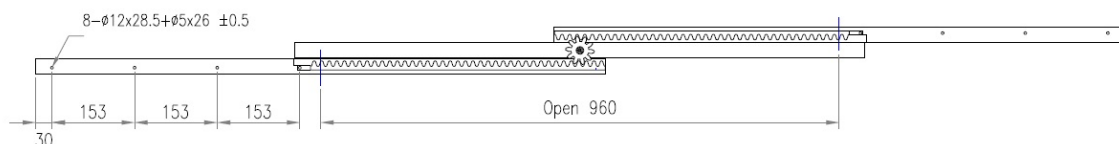

PRODUCT SHEET

Description:

Wooden Slide Split 1055/960, W/Steel Worm Gear, Durian Wood Closed Length:1060mm, Wing Length:1055mm, Extended Length:, 2015mm, Opening:960mm, For Center Coloumn Tables

Item number:

24.02.551-1

Units	Box	Carton	HS Code	Barcode
Pair	1	4	9403910090	
5704866087322				

Length : 1055mm \pm 1mm
Open : 960mm \pm 5mm

DETAIL B

SISO A/S

Mileparken 11
DK-2740 Skovlunde
Denmark
VAT: DK 24786013

Phone +45 45 830 900