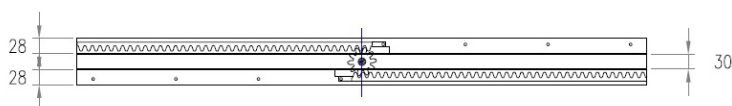

PRODUCT SHEET

Description:

Wooden Slide Split 1055/960, W/Steel Worm Gear, Durian Wood Closed Length:1060mm, Wing Length:1055mm, Extended Length:, 2015mm, Opening:960mm, For Center Coloumn Tables

Item number:

24.02.551-1

Units	Box	Carton	HS Code	Barcode
Pair	1	4	9403910090	
5704866087322				

Length : 1055mm \pm 1mm
Open : 960mm \pm 5mm

DETAIL B

SISO A/S

Mileparken 11
DK-2740 Skovlunde
Denmark
VAT: DK 24786013

Phone +45 45 830 900